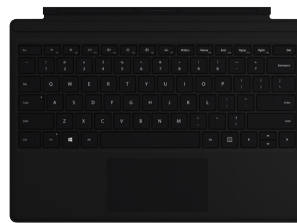

Surface Pro 8

The Most Powerful Pro

30 Seconds on the Surface Pro 8:

Unlock more possibilities than ever with the Pro designed for a Pro like your students. The first Surface Pro built on the Intel® Evo™ platform on select configurations and designed to light up the best of Windows 11, Surface Pro 8 combines the power of a laptop with the flexibility of a tablet, and every angle in between, with the iconic Kickstand and detachable Keyboard with built-in Slim Pen storage and charging. Do great things with a larger 13" touchscreen, faster connections with Thunderbolt™ 4 ports, and extra speed when users need it.

All accessories mentioned are sold separately.

Upsell Opportunity:

Pair the Surface Pro 8 with these accessories:

Surface Pen

Surface Pro Signature Type Cover

Surface Arc Mouse

What You Need to Know About Pitching the Surface Pro 8:

Designed to deliver unprecedented levels of performance in an ultra-versatile package, Surface Pro 8 pushes the boundaries of what users expect from their computer.

11th Gen Intel® Core™ processors

More power than ever for intensive workloads, combined with built-in active cooling, deliver unprecedented levels of performance in an ultra-portable and versatile package.

Key Features:

- It has an industry-leading Kickstand which allows users to mark up, edit, or watch a video at whatever angle they need. The Kickstand adjusts nearly 180 degrees effortlessly—it's like magic.
- It has the most advanced display in a Pro. Immerse customers in the high-resolution 13" PixelSense™ Flow touch display. Now with up to 120Hz refresh rate, plus Adaptive Color.
- Experience the Pro 8 with Windows 11. Surface has reimagined the way a PC should work for users and with users. With Windows 11, there's no limit to what they can do.