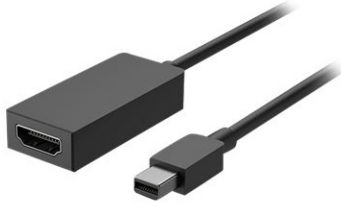

Surface Laptop SE

The Most Affordable Surface Device, Designed for Students

30 Seconds on the Surface Laptop SE:

Surface Laptop SE simplifies learning for students. Running Windows 11 SE, an operating system designed for education, students have access to built-in apps, web experiences to help them learn and develop essential skills, and tools that meet them where they are, no matter their abilities.

Upsell Opportunity:

Pair the Surface Laptop SE with these accessories:

Mini DisplayPort to HDMI
Power Adapter

What You Need to Know About Pitching the Surface Laptop SE:

Intel® Celeron®
Processor and eMMC
storage